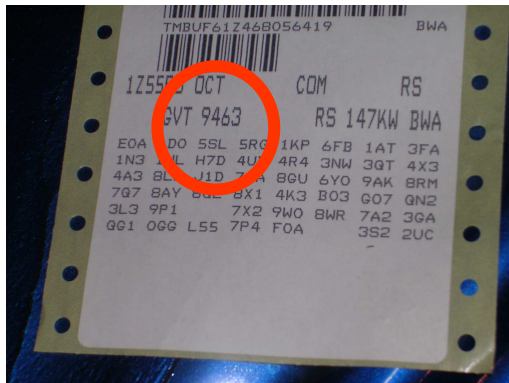

ŠKODA

MODELS / MODELLE

Bohemia
 Fabia
 Favorit
 Felicia
 Octavia
 Octavia Scout
 Pick-Up

Praktik
 Rapid
 Roomster
 S 105
 Superb
 Yeti

VIN / TYPENSCHILD

VIN PLATE LOCATION
 SKODA

VIN PLATE SKODA
 PAINTCODE = 9463

ŠKODA CAR EMBLEM

	
LOGO	Green 3425C
LOGO	White
LOGO	Black